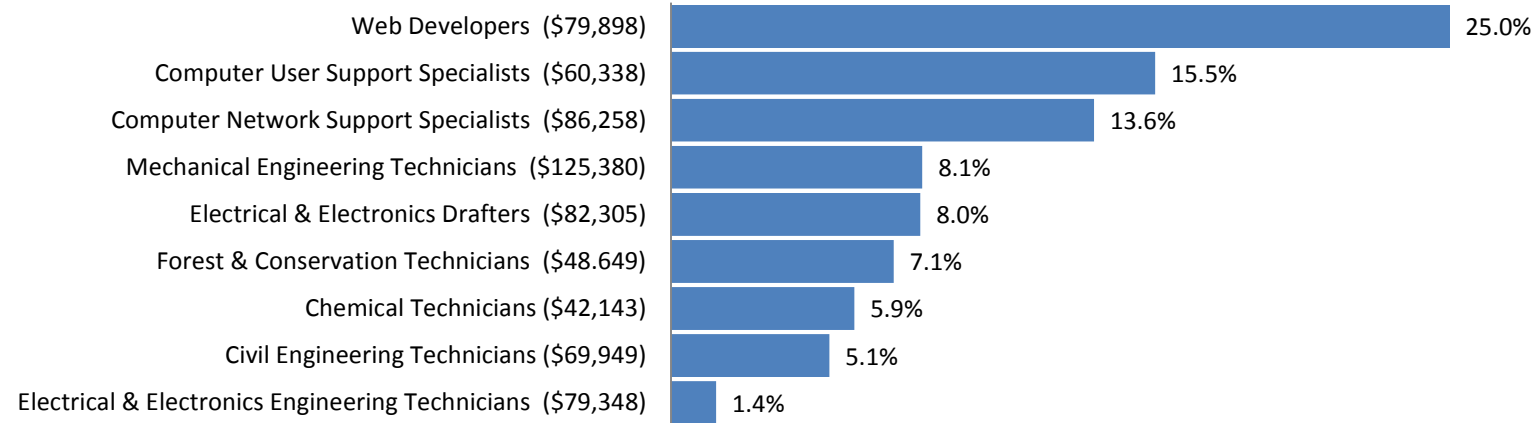

District of Columbia fastest growing STEM Jobs that typically need less than a bachelor's degree, projected 2014-2024
(annual median wage, May 2015)

Source: DC Department of Employment Services, Office of Labor Market Research & Information