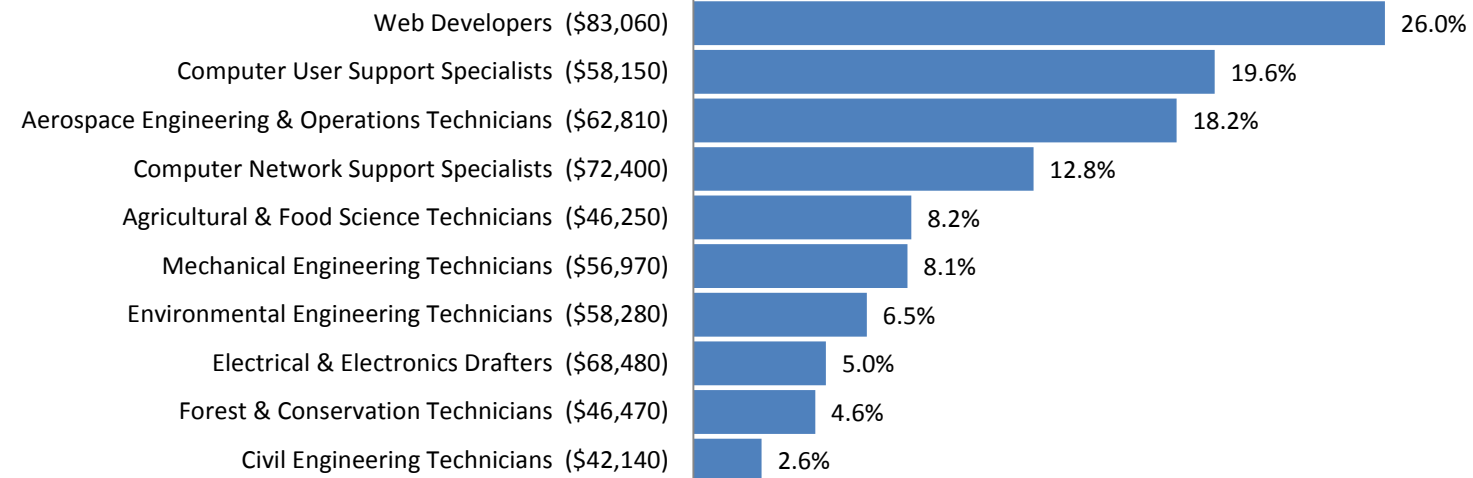

DC MSA fastest growing STEM jobs that typically need less than a bachelor's degree, projected 2014-2024
(annual median wage, May 2015)

Source: DC Department of Employment Services, Office of Labor Market Research & Information